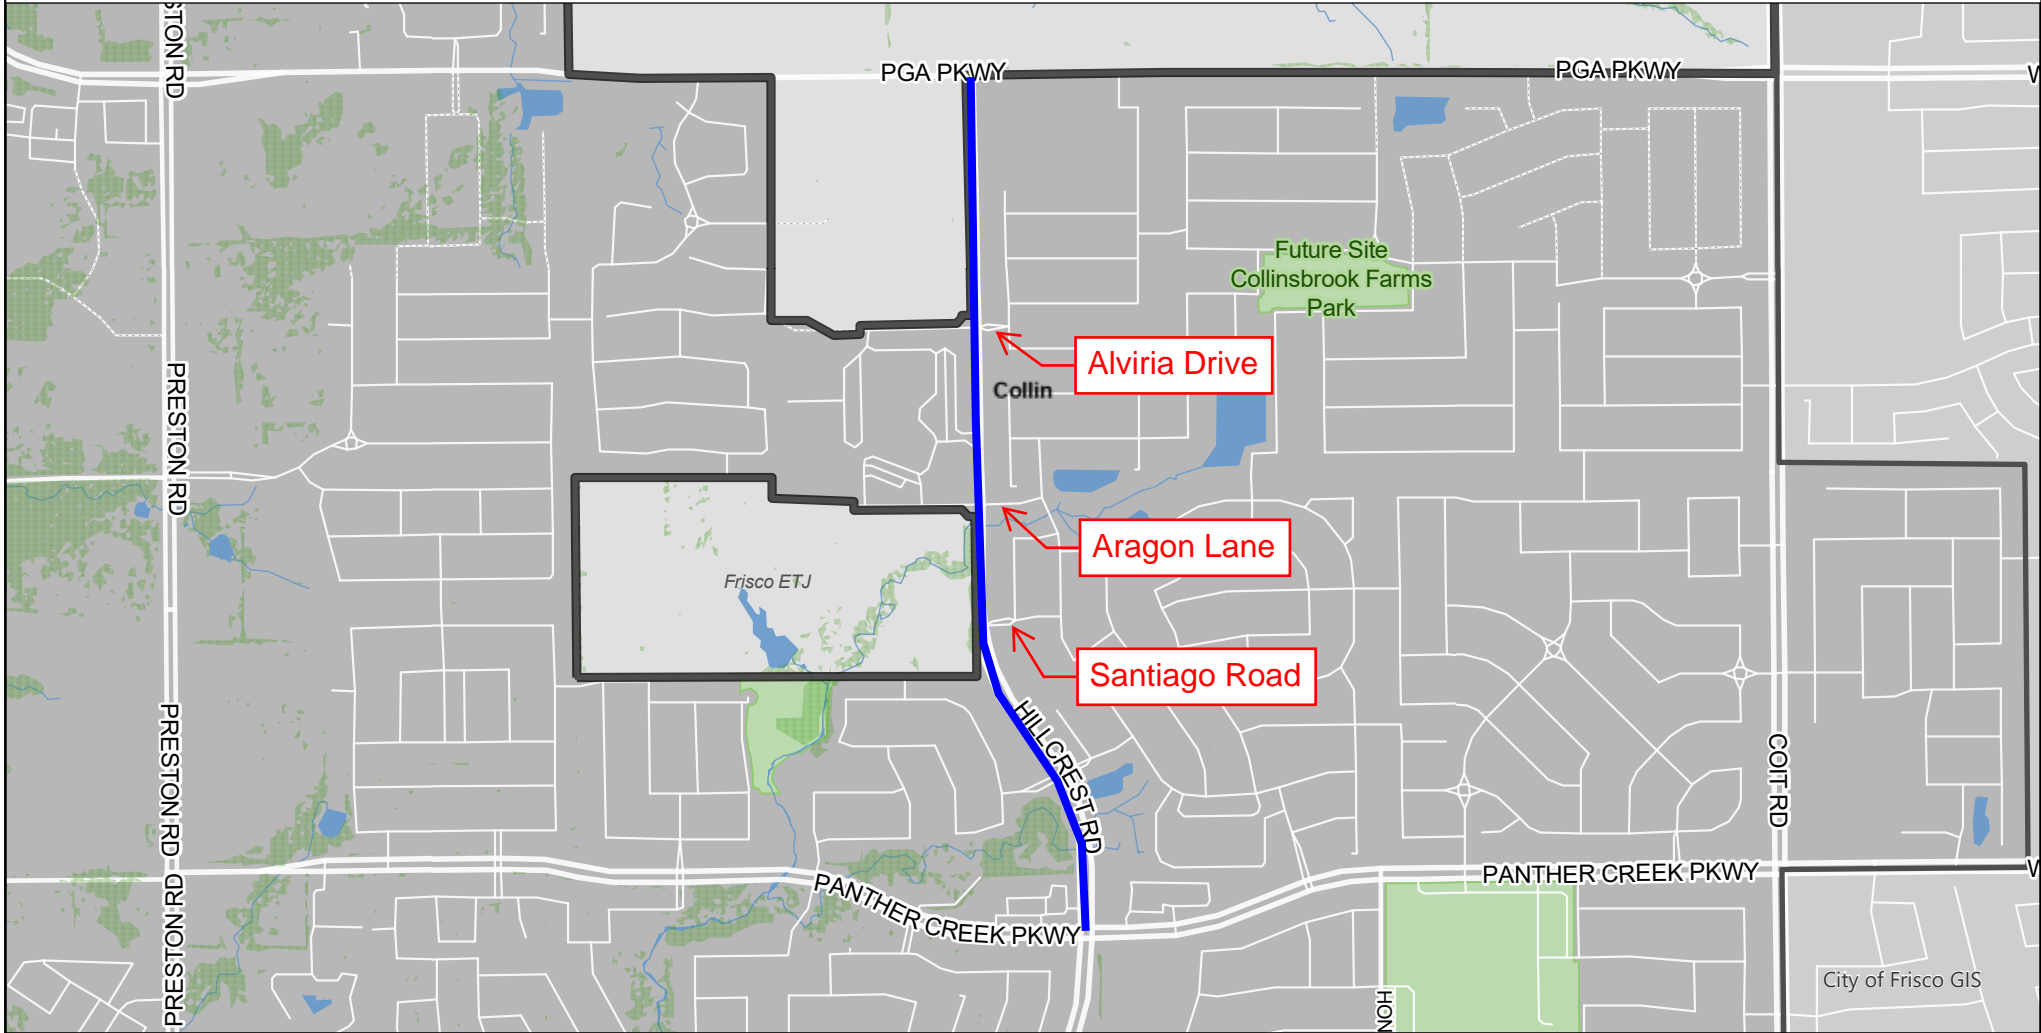

# Standard Construction Contract King George Traffic Solutions, LLC Hillcrest Road from Panther Creek Parkway to PGA Parkway May 21, 2024

Created on: 5/2/2024

0 0.15 0.3  
mi

## PROJECT LOCATION

DISCLAIMER. The City of Frisco has made this data available for public download. However, it is only for general purposes and any reliance on this data is AT YOUR OWN RISK. Frisco assumes no liability for any errors, omissions, or inaccuracies in the map or information regardless of the cause of such or for any decision made, action taken, or action not taken in reliance upon any maps or information provided herein. Frisco makes no warranty, representation, or guarantee of any kind regarding any maps or information provided herein or the sources of such maps or information and DISCLAIMS ALL REPRESENTATIONS AND WARRANTIES, EXPRESSED AND IMPLIED, including the implied warranties of merchantability and fitness for a particular purpose.